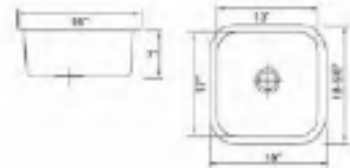

# UNDERMOUNT SINGLE BOWL SINKS ...

**309**  
Dimension: 31-1/2" X 18-1/2"  
Depth: 9"

**309D**  
Dimension: 33-1/2" X 18-1/2"  
Depth: 9"

**319**  
Dimension: 30" X 18"  
Depths: 9" or 10"

**301**  
Dimension: 23-1/4" X 17-1/2"  
Depth: 9"

**303**  
Dimension: 17-3/4" X 20-3/4"  
Depth: 9"

**307**  
Dimension: 23-1/4" X 21"  
Depth: 9"

**305**  
Dimension: 19-3/4" X 20-5/8"  
Depth: 9"

# UNDERMOUNT SINGLE BOWL SINKS ...

**109**  
Dimension: 16-1/2" X 18-1/2"  
Depth: 9"

**107**  
Dimension: 15" X 18-5/8"  
Depth: 7"

**103**  
Dimension: 16" X 16"  
Depth: 8"

**105**  
Dimension: 15" X 12-3/4"  
Depth: 7"