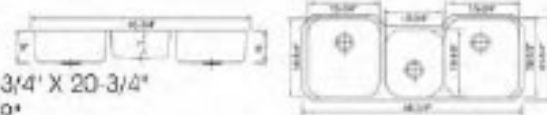

T4721
Dimension: 46-3/4" X 20-3/4"
Depth: 9" / 7" / 9"