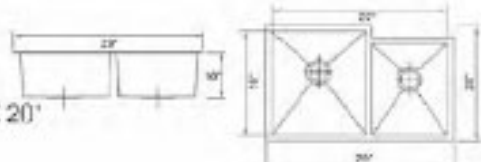

# 9. HANDMADE BOWL SINKS ...

**HBS2318**  
Dimension: 23" X 18"  
Depth: 10"

**HBS3018**  
Dimension: 30" X 18"  
Depth: 10"

**HBS3219**  
Dimension: 32" X 19"  
Depth: 10"

**HBO2920L**  
Dimension: 29" X 20"  
Depth: 10"

**HBO2920R**  
Dimension: 29" X 20"  
Depth: 10"

**HBO3320L**  
Dimension: 31-1/4" X 18-1/2"  
Depth: 10"

**HBO3320R**  
Dimension: 31-1/4" X 20-1/2"  
Depth: 10"

**HBE2920**  
Dimension: 29" X 20"  
Depth: 10"