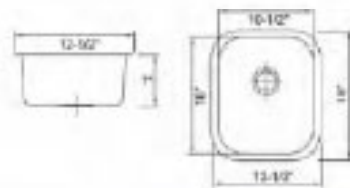

**214**  
Dimension: 38-1/2" X 20-1/2"  
Depth: 9"

**339**  
Dimension: 31-1/2" X 31-1/2"  
Depth: 9"

**876**  
Dimension: 32-1/2" X 18-7/8"  
Depth: 9"

**303**  
Dimension: 17-3/4" X 20-3/4"  
Depth: 9"

**307**  
Dimension: 23-1/4" X 21"  
Depth: 9"

**305**  
Dimension: 19-3/4" X 20-5/8"  
Depth: 9"

# UNDERMOUNT SINGLE BOWL SINKS ...

**109**  
Dimension: 16-1/2" X 18-1/2"  
Depth: 9"

**107**  
Dimension: 15" X 18-5/8"  
Depth: 7"

**103**  
Dimension: 16" X 16"  
Depth: 8"

**105**  
Dimension: 15" X 12-3/4"  
Depth: 7"

## UNDERMOUNT TRIPLE BOWL SERIES ...

**T4221**  
Dimension: 42-1/4" X 20-1/2"  
Depth: 9" / 5-1/8" / 9"

**T4721**  
Dimension: 46-3/4" X 20-3/4"  
Depth: 9" / 7" / 9"

**T4921**  
Dimension: 49" X 20-3/4"  
Depth: 9" / 7" / 9"