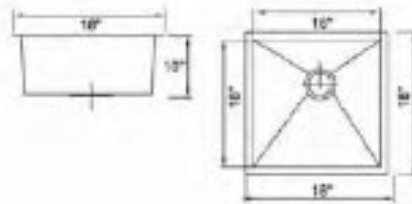

## 830L

Dimension: 32" X 18"  
Depth: 8" / 5-1/4"

## 909L

Dimension: 37-1/8" X 21"  
Depth: 9" / 7"

Dimension: 23" X 17-3/4"  
Depth: 9"

**709**

Dimension: 31-1/2" X 18"  
Depth: 10"

**721**

Dimension: 32" X 20-3/4"  
Depth: 10"

## HANDMADE SINGLE BOWL SINKS ...

**HBB1520**  
Dimension: 15" X 20"  
Depth: 10"

**HBB1818**  
Dimension: 18" X 18"  
Depth: 10"