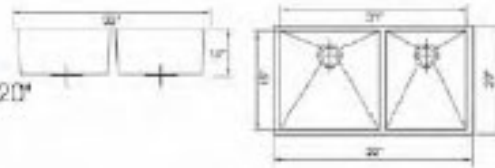

HBO3320A

Dimension: 33" x 20"
Depth: 10"