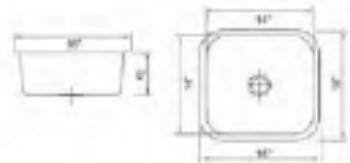

# UNDERMOUNT SINGLE BOWL SINKS ...

**309**  
Dimension: 31-1/2" X 18-1/2"  
Depth: 9"

**309D**  
Dimension: 33-1/2" X 18-1/2"  
Depth: 9"

**319**  
Dimension: 30" X 18"  
Depths: 9" or 10"

**301**  
Dimension: 23-1/4" X 17-1/2"  
Depth: 9"

**303**  
Dimension: 17-3/4" X 20-3/4"  
Depth: 9"

**307**  
Dimension: 23-1/4" X 21"  
Depth: 9"

**305**  
Dimension: 19-3/4" X 20-5/8"  
Depth: 9"

# UNDERMOUNT SINGLE BOWL SINKS ...

**109**  
Dimension: 16-1/2" X 18-1/2"  
Depth: 9"

**107**  
Dimension: 15" X 18-5/8"  
Depth: 7"

**103**  
Dimension: 16" X 16"  
Depth: 8"

**105**  
Dimension: 15" X 12-3/4"  
Depth: 7"