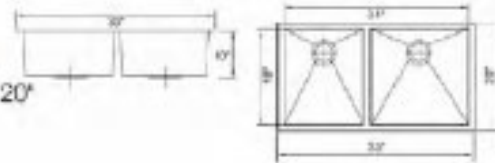

HBO3320AR

Dimension: 33" X 20"
Depth: 10"