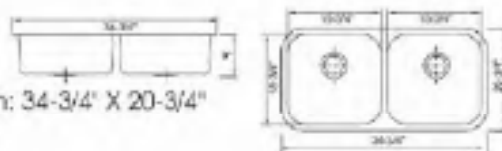

### 3 UNDERMOUNT DOUBLE EQUAL BOWL SINKS ...

**206**  
Dimension: 32-1/4" X 18-1/2"  
Depth: 9"

**200**  
Dimension: 29-3/8" X 18-5/8"  
Depth: 7"

**204**  
Dimension: 31-1/4" X 18"  
Depth: 8"

**208**  
Dimension: 34-3/4" X 20-3/4"  
Depth: 9"

**214**  
Dimension: 38-1/2" X 20-1/2"  
Depth: 9"

**339**  
Dimension: 31-1/2" X 31-1/2"  
Depth: 9"

**876**  
Dimension: 32-1/2" X 18-7/8"  
Depth: 9"