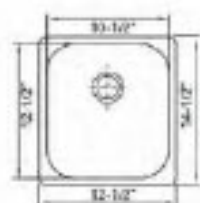

## 909L

Dimension: 37-1/8" X 21"  
Depth: 9" / 7"

## UNDERMOUNT TRIPLE BOWL SERIES ...

**T4221**  
Dimension: 42-1/4" X 20-1/2"  
Depth: 9" / 5-1/8" / 9"

**T4721**  
Dimension: 46-3/4" X 20-3/4"  
Depth: 9" / 7" / 9"

**T4921**  
Dimension: 49" X 20-3/4"  
Depth: 9" / 7" / 9"

# TOPMOUNT SINGLE BOWL SINKS ... 6

**T3322C**  
Dimension: 33" X 22"  
Depth: 9"

**T3322**  
Dimension: 33" X 22"  
Depths: 6" / 7" / 8" / 9"

**8080A**  
Dimension: 31-1/2" X 31-1/2"  
Depths: 7"

**T2522**  
Dimension: 25" X 22"  
Depths: 6" / 7" / 8" / 9"

**T2519**  
Dimension: 25" X 19"  
Depths: 6"

**T3322L**  
Dimension: 33" X 22"  
Depths: 9" / 8"

**T1214**  
Dimension: 12-1/2" X 14-1/2"  
Depths: 6-1/2"