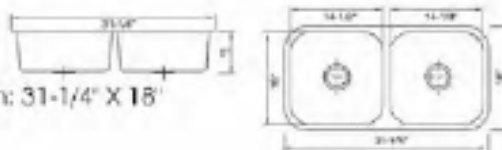

### 3 UNDERMOUNT DOUBLE EQUAL BOWL SINKS ...

**206**  
Dimension: 32-1/4" X 18-1/2"  
Depth: 9"

**200**  
Dimension: 29-3/8" X 18-5/8"  
Depth: 7"

**204**  
Dimension: 31-1/4" X 18"  
Depth: 8"

**208**  
Dimension: 34-3/4" X 20-3/4"  
Depth: 9"

**214**  
Dimension: 38-1/2" X 20-1/2"  
Depth: 9"

**339**  
Dimension: 31-1/2" X 31-1/2"  
Depth: 9"

**876**  
Dimension: 32-1/2" X 18-7/8"  
Depth: 9"