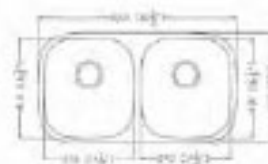

## 909L

Dimension: 37-1/8" X 21"  
Depth: 9" / 7"

**T2519**  
Dimension: 25" X 19"  
Depths: 6"

**T3322L**  
Dimension: 33" X 22"  
Depths: 9" / 8"

**T1214**  
Dimension: 12-1/2" X 14-1/2"  
Depths: 6-1/2"

# 7 STAINLESS STEEL SINKS ...

**701L**

Dimension: 32" X 20-1/2"  
Depth: 9" / 7"

**701R**

Dimension: 32" X 20-1/2"  
Depth: 7" / 9"

**702**

Dimension: 32-1/2" X 18"  
Depth: 9"

**707**

Dimension: 23" X 17-3/4"  
Depth: 9"

**709**

Dimension: 31-1/2" X 18"  
Depth: 10"

**721**

Dimension: 32" X 20-3/4"  
Depth: 10"