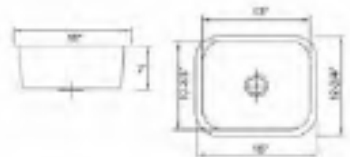

# UNDERMOUNT SINGLE BOWL SINKS ...

**309**  
Dimension: 31-1/2" X 18-1/2"  
Depth: 9"

**309D**  
Dimension: 33-1/2" X 18-1/2"  
Depth: 9"

**319**  
Dimension: 30" X 18"  
Depths: 9" or 10"

**301**  
Dimension: 23-1/4" X 17-1/2"  
Depth: 9"

**303**  
Dimension: 17-3/4" X 20-3/4"  
Depth: 9"

**307**  
Dimension: 23-1/4" X 21"  
Depth: 9"

**305**  
Dimension: 19-3/4" X 20-5/8"  
Depth: 9"

# UNDERMOUNT SINGLE BOWL SINKS ...

**109**  
Dimension: 16-1/2" X 18-1/2"  
Depth: 9"

**107**  
Dimension: 15" X 18-5/8"  
Depth: 7"

**103**  
Dimension: 16" X 16"  
Depth: 8"

**105**  
Dimension: 15" X 12-3/4"  
Depth: 7"

## UNDERMOUNT TRIPLE BOWL SERIES ...

**T4221**  
Dimension: 42-1/4" X 20-1/2"  
Depth: 9" / 5-1/8" / 9"

**T4721**  
Dimension: 46-3/4" X 20-3/4"  
Depth: 9" / 7" / 9"

**T4921**  
Dimension: 49" X 20-3/4"  
Depth: 9" / 7" / 9"