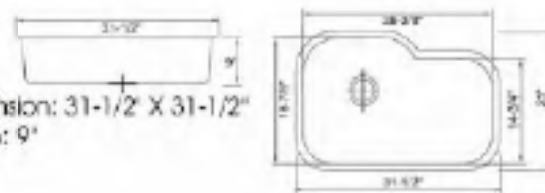

339
Dimension: 31-1/2" X 31-1/2"
Depth: 9"