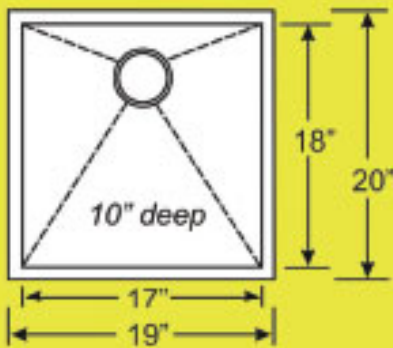

QUAD-X

The Next Generation of Stainless Steel

**16 Gauge
304 series
18/10 Chrome/Nickel**

Model: X-5

Visionary
nnovations™

Visionary Innovations LLC
#232
2520 E. Piedmont Road, Ste. F
Marietta, GA 30062
P: (800) 763-1181 F: (678) 213-8004
e-mail: support@visionaryinnovations.com
Web site: www.visionaryinnovations.com