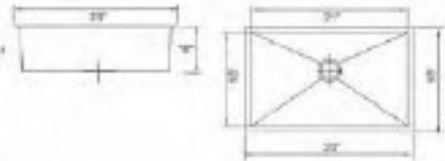

## HANDMADE SINGLE BOWL SINKS ...

**HBB1520**  
Dimension: 15" X 20"  
Depth: 10"

**HBB1818**  
Dimension: 18" X 18"  
Depth: 10"

# 9. HANDMADE BOWL SINKS ...

**HBS2318**  
Dimension: 23" X 18"  
Depth: 10"

**HBS3018**  
Dimension: 30" X 18"  
Depth: 10"

**HBS3219**  
Dimension: 32" X 19"  
Depth: 10"

**HBO2920L**  
Dimension: 29" X 20"  
Depth: 10"

**HBO2920R**  
Dimension: 29" X 20"  
Depth: 10"

**HBO3320L**  
Dimension: 31-1/4" X 18-1/2"  
Depth: 10"

**HBO3320R**  
Dimension: 31-1/4" X 20-1/2"  
Depth: 10"

**HBE2920**  
Dimension: 29" X 20"  
Depth: 10"