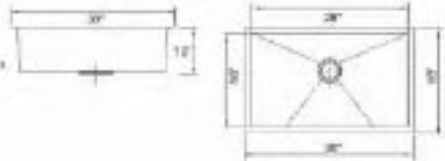

## HANDMADE SINGLE BOWL SINKS ...

**HBB1520**  
Dimension: 15" X 20"  
Depth: 10"

**HBB1818**  
Dimension: 18" X 18"  
Depth: 10"

# 9. HANDMADE BOWL SINKS ...

**HBS2318**  
Dimension: 23" X 18"  
Depth: 10"

**HBS3018**  
Dimension: 30" X 18"  
Depth: 10"

**HBS3219**  
Dimension: 32" X 19"  
Depth: 10"

**HBO2920L**  
Dimension: 29" X 20"  
Depth: 10"

**HBO2920R**  
Dimension: 29" X 20"  
Depth: 10"

**HBO3320L**  
Dimension: 31-1/4" X 18-1/2"  
Depth: 10"

**HBO3320R**  
Dimension: 31-1/4" X 20-1/2"  
Depth: 10"

**HBE2920**  
Dimension: 29" X 20"  
Depth: 10"