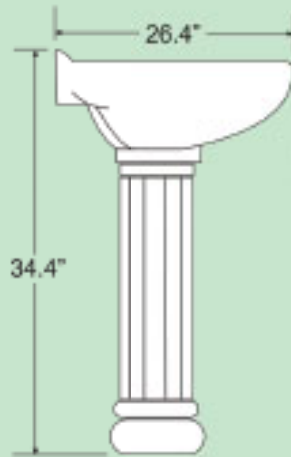

Vitreous China Lavatory Pedestals

Visionary™