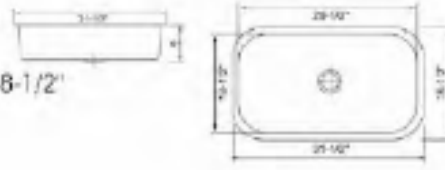

### 3 UNDERMOUNT DOUBLE EQUAL BOWL SINKS ...

**206**  
Dimension: 32-1/4" X 18-1/2"  
Depth: 9"

**200**  
Dimension: 29-3/8" X 18-5/8"  
Depth: 7"

**204**  
Dimension: 31-1/4" X 18"  
Depth: 8"

**208**  
Dimension: 34-3/4" X 20-3/4"  
Depth: 9"

**214**  
Dimension: 38-1/2" X 20-1/2"  
Depth: 9"

**339**  
Dimension: 31-1/2" X 31-1/2"  
Depth: 9"

**876**  
Dimension: 32-1/2" X 18-7/8"  
Depth: 9"

# UNDERMOUNT SINGLE BOWL SINKS ...

**309**  
Dimension: 31-1/2" X 18-1/2"  
Depth: 9"

**309D**  
Dimension: 33-1/2" X 18-1/2"  
Depth: 9"

**319**  
Dimension: 30" X 18"  
Depths: 9" or 10"

**301**  
Dimension: 23-1/4" X 17-1/2"  
Depth: 9"