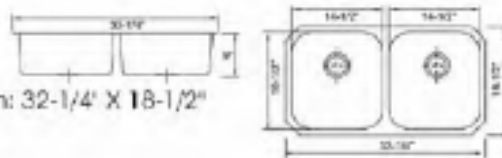

## 915L

Dimension: 31-1/2" X 20"  
Depth: 9" / 8"

## 915R

Dimension: 31-1/2" X 20"  
Depth: 8" / 9"

### 3 UNDERMOUNT DOUBLE EQUAL BOWL SINKS ...

**206**  
Dimension: 32-1/4" X 18-1/2"  
Depth: 9"

**200**  
Dimension: 29-3/8" X 18-5/8"  
Depth: 7"

**204**  
Dimension: 31-1/4" X 18"  
Depth: 8"

**208**  
Dimension: 34-3/4" X 20-3/4"  
Depth: 9"