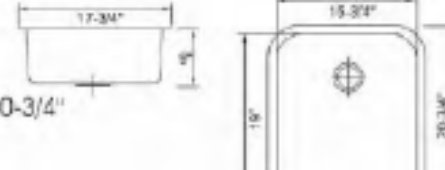

### 3 UNDERMOUNT DOUBLE EQUAL BOWL SINKS ...

**206**  
Dimension: 32-1/4" X 18-1/2"  
Depth: 9"

**200**  
Dimension: 29-3/8" X 18-5/8"  
Depth: 7"

**204**  
Dimension: 31-1/4" X 18"  
Depth: 8"

**208**  
Dimension: 34-3/4" X 20-3/4"  
Depth: 9"

**214**  
Dimension: 38-1/2" X 20-1/2"  
Depth: 9"

**339**  
Dimension: 31-1/2" X 31-1/2"  
Depth: 9"

**876**  
Dimension: 32-1/2" X 18-7/8"  
Depth: 9"

# UNDERMOUNT SINGLE BOWL SINKS ...

**309**  
Dimension: 31-1/2" X 18-1/2"  
Depth: 9"

**309D**  
Dimension: 33-1/2" X 18-1/2"  
Depth: 9"

**319**  
Dimension: 30" X 18"  
Depths: 9" or 10"

**301**  
Dimension: 23-1/4" X 17-1/2"  
Depth: 9"

**303**  
Dimension: 17-3/4" X 20-3/4"  
Depth: 9"

**307**  
Dimension: 23-1/4" X 21"  
Depth: 9"

**305**  
Dimension: 19-3/4" X 20-5/8"  
Depth: 9"