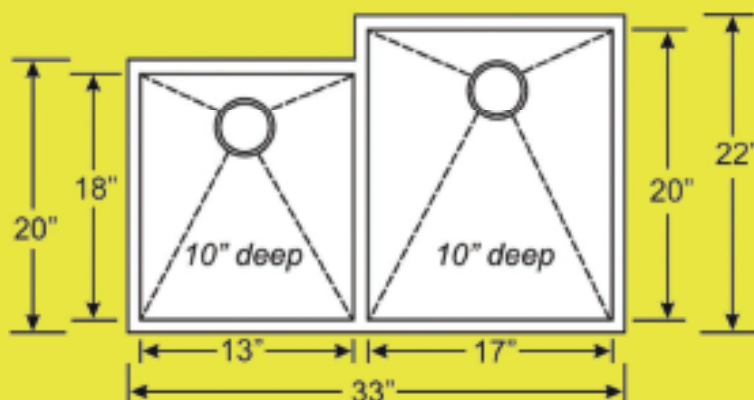

Model: X-1R