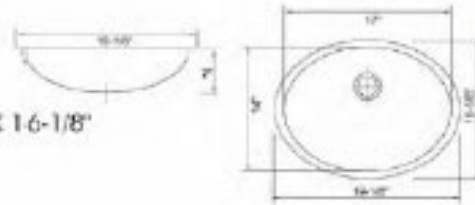

## 909L

Dimension: 37-1/8" X 21"  
Depth: 9" / 7"

## 915L

Dimension: 31-1/2" X 20"  
Depth: 9" / 8"

## 915R

Dimension: 31-1/2" X 20"  
Depth: 8" / 9"

**EF53620**  
 Dimension: 36" X 20"  
 Depth: 10"

**HFO3620**  
 Dimension: 36" X 20"  
 Depth: 10"

**HFS3620**  
 Dimension: 35-7/8" X 20"  
 Depth: 10"

**HA114**  
 Dimension: 21" X 16"  
 Depth: 6"

**OR1916**  
 Dimension: 19-1/8" X 16-1/8"  
 Depth: 7"