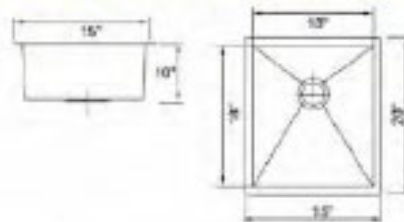

HANDMADE SINGLE BOWL SINKS ...

HBB1520
Dimension: 15" X 20"
Depth: 10"