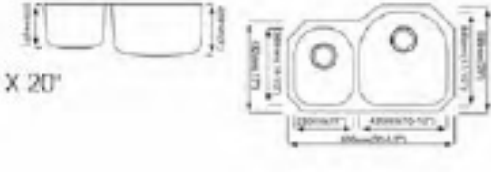

915R

Dimension: 31-1/2" X 20"
Depth: 8" / 9"