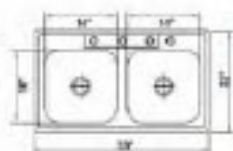

## UNDERMOUNT TRIPLE BOWL SERIES ...

**T4221**  
Dimension: 42-1/4" X 20-1/2"  
Depth: 9" / 5-1/8" / 9"

**T4721**  
Dimension: 46-3/4" X 20-3/4"  
Depth: 9" / 7" / 9"

**T4921**  
Dimension: 49" X 20-3/4"  
Depth: 9" / 7" / 9"

# TOPMOUNT SINGLE BOWL SINKS ... 6

**T3322C**  
Dimension: 33" X 22"  
Depth: 9"

**T3322**  
Dimension: 33" X 22"  
Depths: 6" / 7" / 8" / 9"

**8080A**  
Dimension: 31-1/2" X 31-1/2"  
Depths: 7"

**T2522**  
Dimension: 25" X 22"  
Depths: 6" / 7" / 8" / 9"