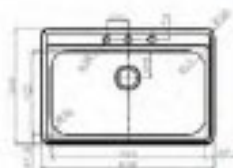

## UNDERMOUNT TRIPLE BOWL SERIES ...

**T4221**  
Dimension: 42-1/4" X 20-1/2"  
Depth: 9" / 5-1/8" / 9"

**T4721**  
Dimension: 46-3/4" X 20-3/4"  
Depth: 9" / 7" / 9"

**T4921**  
Dimension: 49" X 20-3/4"  
Depth: 9" / 7" / 9"

# TOPMOUNT SINGLE BOWL SINKS ... 6

**T3322C**  
Dimension: 33" X 22"  
Depth: 9"

**T3322**  
Dimension: 33" X 22"  
Depths: 6" / 7" / 8" / 9"

**8080A**  
Dimension: 31-1/2" X 31-1/2"  
Depths: 7"

**T2522**  
Dimension: 25" X 22"  
Depths: 6" / 7" / 8" / 9"