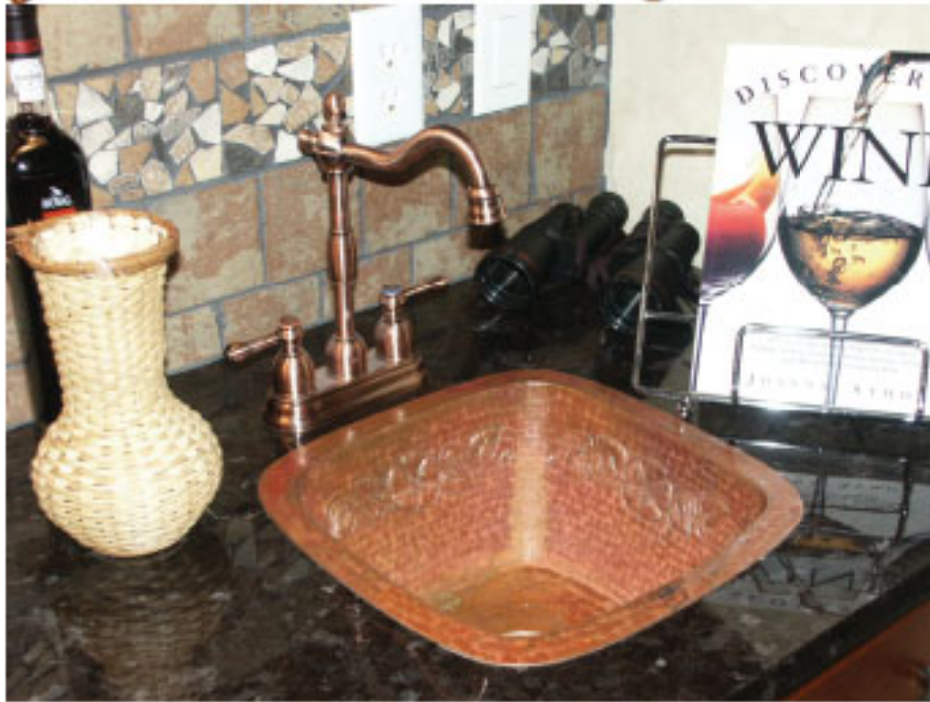

# Hammered Copper Sinks for the Bath

16 GAUGE COPPER - RIM WIDTH APPROX 1 1/2"

C-RDL15  
OD 15" dia x 6" D  
List: \$399

C-RDL17  
OD 17" dia. x 8" D  
List: \$399

DIMENSIONS ARE NOMINAL

C-OVL17  
OD 17" x 13" x 5" D  
List: \$399

# Hammered Copper Sinks

for the Kitchen, Bath & Bar

Rectangular Kitchen Sink

**Choose Kitchen sinks in Farm style with apron front, undermount or drop-in style.**

Square Bar Sink

Round Bar Sink

Large Round "Swirl" Lavatory