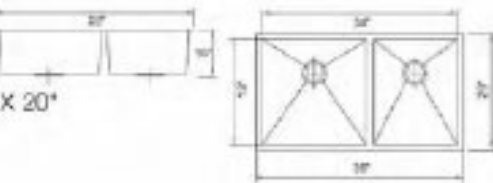

HFO3620
Dimension: 36" X 20"
Depth: 10"