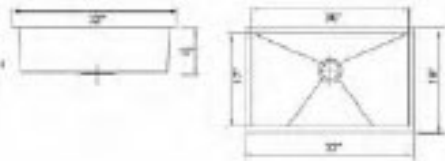

## HANDMADE SINGLE BOWL SINKS ...

**HBB1520**  
Dimension: 15" X 20"  
Depth: 10"

**HBB1818**  
Dimension: 18" X 18"  
Depth: 10"

# 9. HANDMADE BOWL SINKS ...

**HBS2318**  
Dimension: 23" X 18"  
Depth: 10"

**HBS3018**  
Dimension: 30" X 18"  
Depth: 10"

**HBS3219**  
Dimension: 32" X 19"  
Depth: 10"

**HBO2920L**  
Dimension: 29" X 20"  
Depth: 10"

**HBO2920R**  
Dimension: 29" X 20"  
Depth: 10"

**HBO3320L**  
Dimension: 31-1/4" X 18-1/2"  
Depth: 10"

**HBO3320R**  
Dimension: 31-1/4" X 20-1/2"  
Depth: 10"

**HBE2920**  
Dimension: 29" X 20"  
Depth: 10"