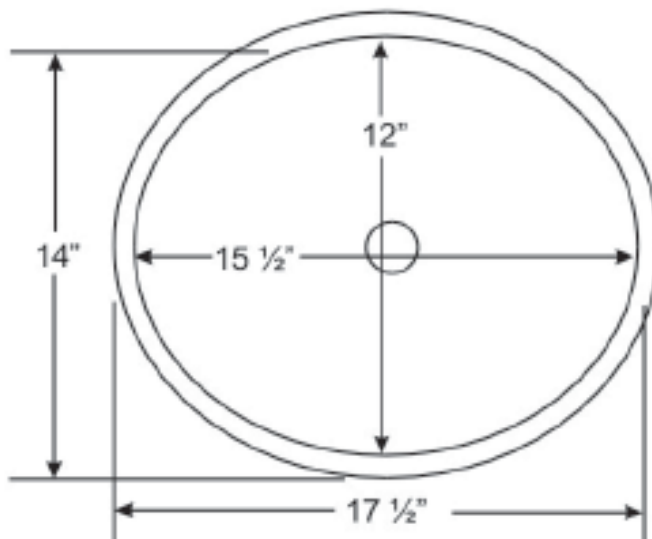

## Specification Sheet

**Model#: PORC-1021**

**Dimensions:**

Overall 17 1/2" x 14" x 6 3/4"  
Interior 15 1/2" x 12" x 5" deep

**Material:**

Vitreous China  
Available in White

**Warranty:**

Limited lifetime warranty as specified in the Visionary Innovations warranty literature.