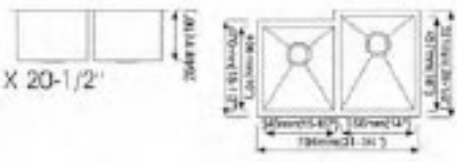

## HANDMADE SINGLE BOWL SINKS ...

**HBB1520**  
Dimension: 15" X 20"  
Depth: 10"

**HBB1818**  
Dimension: 18" X 18"  
Depth: 10"

# 9. HANDMADE BOWL SINKS ...

**HBS2318**  
Dimension: 23" X 18"  
Depth: 10"

**HBS3018**  
Dimension: 30" X 18"  
Depth: 10"

**HBS3219**  
Dimension: 32" X 19"  
Depth: 10"

**HBO2920L**  
Dimension: 29" X 20"  
Depth: 10"

**HBO2920R**  
Dimension: 29" X 20"  
Depth: 10"

**HBO3320L**  
Dimension: 31-1/4" X 18-1/2"  
Depth: 10"

**HBO3320R**  
Dimension: 31-1/4" X 20-1/2"  
Depth: 10"

**HBE2920**  
Dimension: 29" X 20"  
Depth: 10"