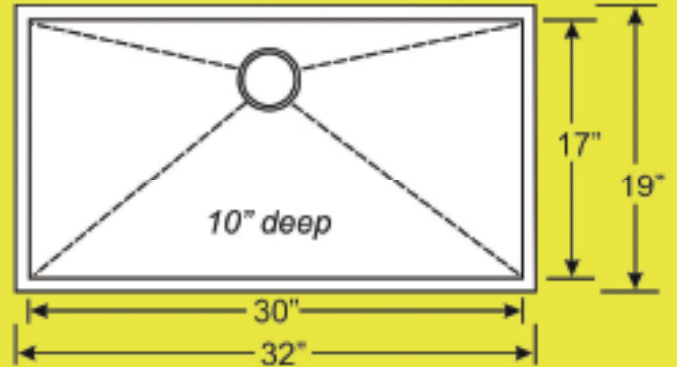

Model: X-8F