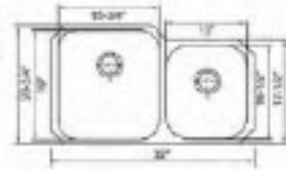

# 1 UNDERMOUNT OFFSET BOWL SINKS ...

**917L**

Dimension: 32" X 20-3/4"  
Depth: 9" / 7"

**917R**

Dimension: 32" X 20-3/4"  
Depth: 7" / 9"

**905L**

Dimension: 31-1/2" X 20-1/2"  
Depth: 9" / 7"

**905R**

Dimension: 31-1/2" X 20-1/2"  
Depth: 7" / 9"

**903L**

Dimension: 31-3/4" X 20-7/8"  
Depth: 9" / 5-1/2"

**903R**

Dimension: 32" X 20-7/8"  
Depth: 5-1/2" / 9"

**877**

Dimension: 30-3/8" X 19-3/8"  
Depth: 5-1/2" / 9"

## 803L

Dimension: 27-1/8" X 18-1/2"  
Depth: 8" / 7"