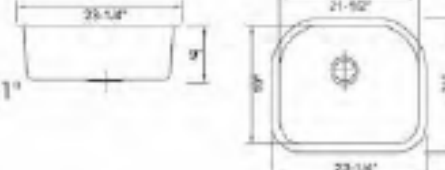

### 3 UNDERMOUNT DOUBLE EQUAL BOWL SINKS ...

**206**  
Dimension: 32-1/4" X 18-1/2"  
Depth: 9"

**200**  
Dimension: 29-3/8" X 18-5/8"  
Depth: 7"

**204**  
Dimension: 31-1/4" X 18"  
Depth: 8"

**208**  
Dimension: 34-3/4" X 20-3/4"  
Depth: 9"

**214**  
Dimension: 38-1/2" X 20-1/2"  
Depth: 9"

**339**  
Dimension: 31-1/2" X 31-1/2"  
Depth: 9"

**876**  
Dimension: 32-1/2" X 18-7/8"  
Depth: 9"

# UNDERMOUNT SINGLE BOWL SINKS ...

**309**  
Dimension: 31-1/2" X 18-1/2"  
Depth: 9"

**309D**  
Dimension: 33-1/2" X 18-1/2"  
Depth: 9"

**319**  
Dimension: 30" X 18"  
Depths: 9" or 10"

**301**  
Dimension: 23-1/4" X 17-1/2"  
Depth: 9"

**303**  
Dimension: 17-3/4" X 20-3/4"  
Depth: 9"

**307**  
Dimension: 23-1/4" X 21"  
Depth: 9"

**305**  
Dimension: 19-3/4" X 20-5/8"  
Depth: 9"