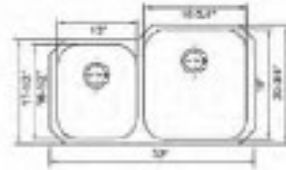

# 1 UNDERMOUNT OFFSET BOWL SINKS ...

**917L**

Dimension: 32" X 20-3/4"  
Depth: 9" / 7"

**917R**

Dimension: 32" X 20-3/4"  
Depth: 7" / 9"

**905L**

Dimension: 31-1/2" X 20-1/2"  
Depth: 9" / 7"

**905R**

Dimension: 31-1/2" X 20-1/2"  
Depth: 7" / 9"

**903L**

Dimension: 31-3/4" X 20-7/8"  
Depth: 9" / 5-1/2"

**903R**

Dimension: 32" X 20-7/8"  
Depth: 5-1/2" / 9"

**877**

Dimension: 30-3/8" X 19-3/8"  
Depth: 5-1/2" / 9"

## 803L

Dimension: 27-1/8" X 18-1/2"  
Depth: 8" / 7"