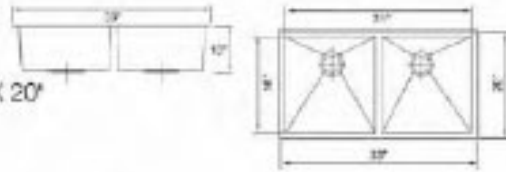

HBE3320

Dimension: 33" X 20"
Depth: 10"