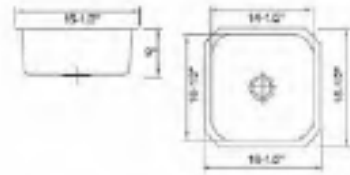

**214**  
Dimension: 38-1/2" X 20-1/2"  
Depth: 9"

**339**  
Dimension: 31-1/2" X 31-1/2"  
Depth: 9"

**876**  
Dimension: 32-1/2" X 18-7/8"  
Depth: 9"

# UNDERMOUNT SINGLE BOWL SINKS ...

**309**  
Dimension: 31-1/2" X 18-1/2"  
Depth: 9"

**309D**  
Dimension: 33-1/2" X 18-1/2"  
Depth: 9"

**319**  
Dimension: 30" X 18"  
Depths: 9" or 10"

**301**  
Dimension: 23-1/4" X 17-1/2"  
Depth: 9"

**303**  
Dimension: 17-3/4" X 20-3/4"  
Depth: 9"

**307**  
Dimension: 23-1/4" X 21"  
Depth: 9"

**305**  
Dimension: 19-3/4" X 20-5/8"  
Depth: 9"

# UNDERMOUNT SINGLE BOWL SINKS ...

**109**  
Dimension: 16-1/2" X 18-1/2"  
Depth: 9"

**107**  
Dimension: 15" X 18-5/8"  
Depth: 7"

**103**  
Dimension: 16" X 16"  
Depth: 8"

**105**  
Dimension: 15" X 12-3/4"  
Depth: 7"