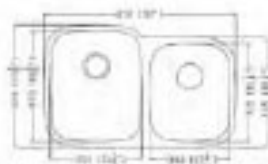

701L

Dimension: 32" X 20-1/2"
Depth: 9" / 7"