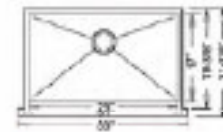

Also available in a smaller size

HFS3022

Dimension: 30" X 22"
Depth: 9"

Visionary
nnovations™

www.visionaryinnovations.com