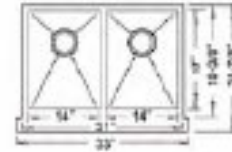

Also available in a smaller size