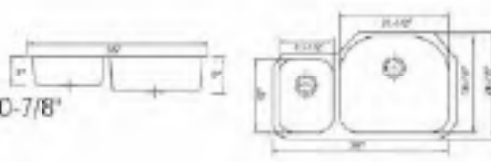

945R

Dimension: 35" X 20-7/8"
Depth: 7" / 9"