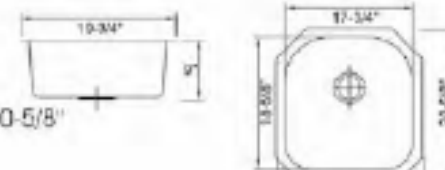

### 3 UNDERMOUNT DOUBLE EQUAL BOWL SINKS ...

**206**  
Dimension: 32-1/4" X 18-1/2"  
Depth: 9"

**200**  
Dimension: 29-3/8" X 18-5/8"  
Depth: 7"

**204**  
Dimension: 31-1/4" X 18"  
Depth: 8"

**208**  
Dimension: 34-3/4" X 20-3/4"  
Depth: 9"

**214**  
Dimension: 38-1/2" X 20-1/2"  
Depth: 9"

**339**  
Dimension: 31-1/2" X 31-1/2"  
Depth: 9"

**876**  
Dimension: 32-1/2" X 18-7/8"  
Depth: 9"

# UNDERMOUNT SINGLE BOWL SINKS ...

**309**  
Dimension: 31-1/2" X 18-1/2"  
Depth: 9"

**309D**  
Dimension: 33-1/2" X 18-1/2"  
Depth: 9"

**319**  
Dimension: 30" X 18"  
Depths: 9" or 10"

**301**  
Dimension: 23-1/4" X 17-1/2"  
Depth: 9"

**303**  
Dimension: 17-3/4" X 20-3/4"  
Depth: 9"

**307**  
Dimension: 23-1/4" X 21"  
Depth: 9"

**305**  
Dimension: 19-3/4" X 20-5/8"  
Depth: 9"