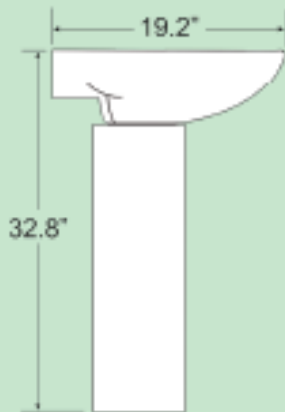

Vitreous China Lavatory Pedestals

Visionary™

Model # 7010

Visionary
nnovations™

Visionary Innovations LLC
#232
2520 E. Piedmont Road, Ste. F
Marietta, GA 30062
P: (800) 763-1181 F: (678) 213-8004
e-mail: support@visionaryinnovations.com
Web site: www.visionaryinnovations.com