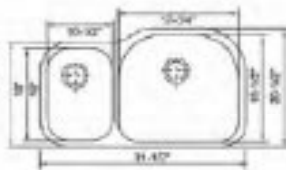

# 1 UNDERMOUNT OFFSET BOWL SINKS ...

**917L**

Dimension: 32" X 20-3/4"  
Depth: 9" / 7"

**917R**

Dimension: 32" X 20-3/4"  
Depth: 7" / 9"

**905L**

Dimension: 31-1/2" X 20-1/2"  
Depth: 9" / 7"

**905R**

Dimension: 31-1/2" X 20-1/2"  
Depth: 7" / 9"

**903L**

Dimension: 31-3/4" X 20-7/8"  
Depth: 9" / 5-1/2"

**903R**

Dimension: 32" X 20-7/8"  
Depth: 5-1/2" / 9"

**877**

Dimension: 30-3/8" X 19-3/8"  
Depth: 5-1/2" / 9"

## 803L

Dimension: 27-1/8" X 18-1/2"  
Depth: 8" / 7"