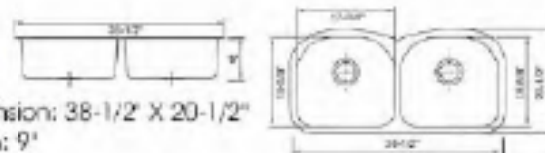

### 3 UNDERMOUNT DOUBLE EQUAL BOWL SINKS ...

**206**  
Dimension: 32-1/4" X 18-1/2"  
Depth: 9"

**200**  
Dimension: 29-3/8" X 18-5/8"  
Depth: 7"

**204**  
Dimension: 31-1/4" X 18"  
Depth: 8"

**208**  
Dimension: 34-3/4" X 20-3/4"  
Depth: 9"

**214**  
Dimension: 38-1/2" X 20-1/2"  
Depth: 9"

**339**  
Dimension: 31-1/2" X 31-1/2"  
Depth: 9"

**876**  
Dimension: 32-1/2" X 18-7/8"  
Depth: 9"