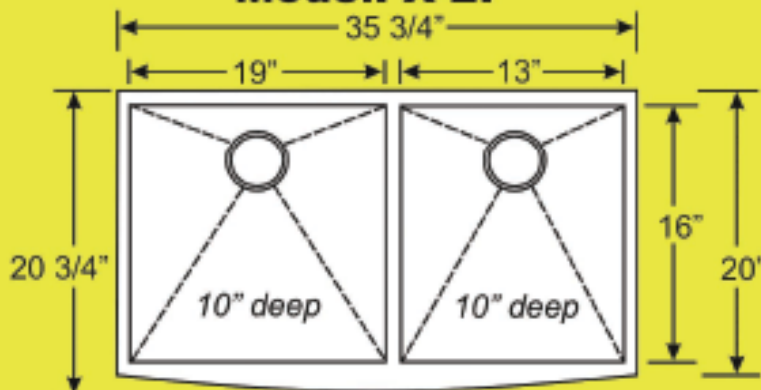

Model: X-2F