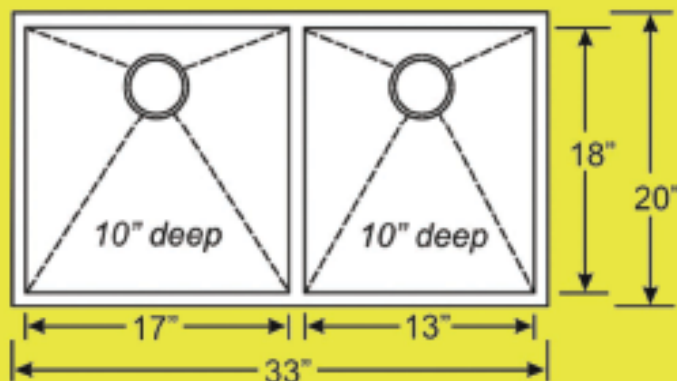

QUAD-X

The Next Generation of Stainless Steel

**16 Gauge
304 series
18/10 Chrome/Nickel**

Model: X-2

Visionary
nnovations™

Visionary Innovations LLC
#232
2520 E. Piedmont Road, Ste. F
Marietta, GA 30062
P: (800) 763-1181 F: (678) 213-8004
e-mail: support@visionaryinnovations.com
Web site: www.visionaryinnovations.com