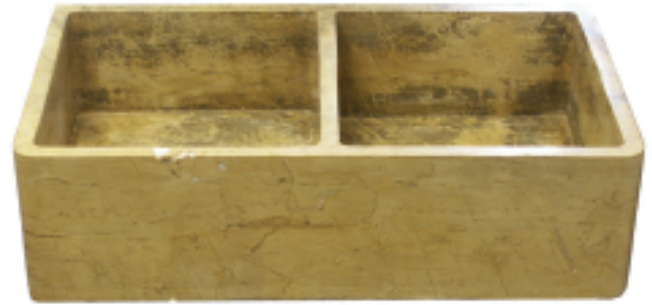

Sante Fe Stone

Granite & Marble Farm Sinks
"Carved from solid block"

Plain front - Toffee