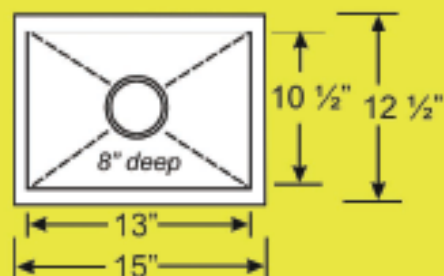

Model: X-10