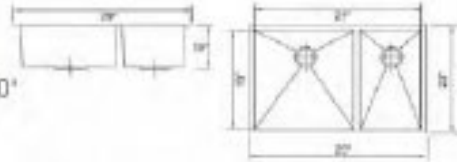

## HANDMADE SINGLE BOWL SINKS ...

**HBB1520**  
Dimension: 15" X 20"  
Depth: 10"

**HBB1818**  
Dimension: 18" X 18"  
Depth: 10"

# 9. HANDMADE BOWL SINKS ...

**HBS2318**  
Dimension: 23" X 18"  
Depth: 10"

**HBS3018**  
Dimension: 30" X 18"  
Depth: 10"

**HBS3219**  
Dimension: 32" X 19"  
Depth: 10"

**HBO2920L**  
Dimension: 29" X 20"  
Depth: 10"

**HBO2920R**  
Dimension: 29" X 20"  
Depth: 10"

**HBO3320L**  
Dimension: 31-1/4" X 18-1/2"  
Depth: 10"

**HBO3320R**  
Dimension: 31-1/4" X 20-1/2"  
Depth: 10"

**HBE2920**  
Dimension: 29" X 20"  
Depth: 10"