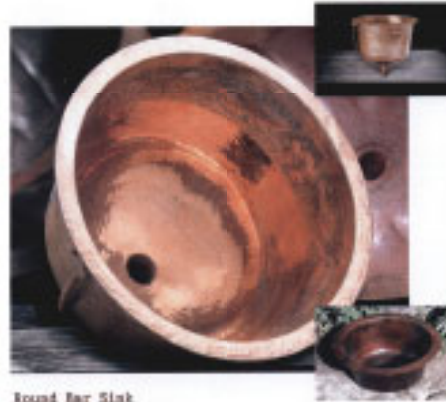

# Hammered Copper Sinks

for the Kitchen, Bath & Bar

Rectangular Kitchen Sink

**Choose Kitchen sinks in Farm style with apron front, undermount or drop-in style.**

Square Bar Sink

Round Bar Sink

Large Round "Swirl" Lavatory