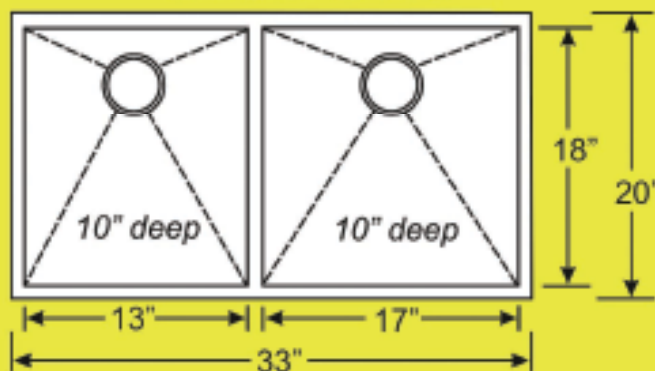

Model: X-2R