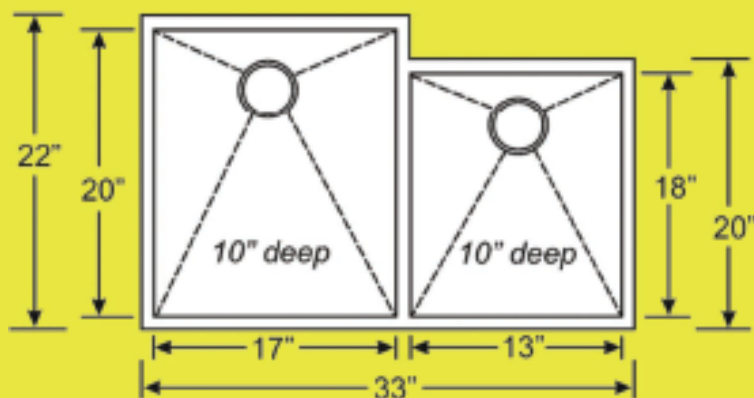

QUAD-X

The Next Generation of Stainless Steel

**16 Gauge
304 series
18/10 Chrome/Nickel**

Model: X-1

Visionary
Innovations™

Visionary Innovations LLC
#232
2520 E. Piedmont Road, Ste. F
Marietta, GA 30062
P: (800) 763-1181 F: (678) 213-8004
e-mail: support@visionaryinnovations.com
Web site: www.visionaryinnovations.com