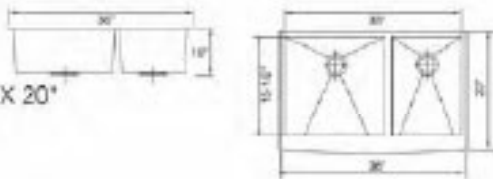

# 11 HANDMADE APRON SINKS ...

**EF53021**  
 Dimension: 30" X 21"  
 Depth: 10"

**EF53320**  
 Dimension: 33" X 20"  
 Depth: 10"

**EFD3320**  
 Dimension: 33" X 20"  
 Depth: 10"

**EFD3620**  
 Dimension: 36" X 20"  
 Depth: 10"