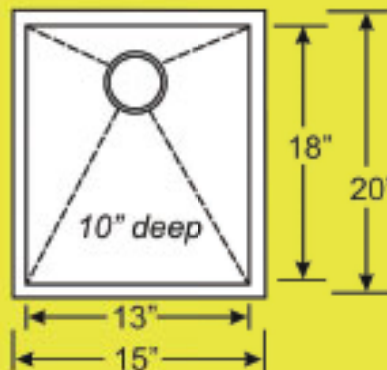

Visionary
nnovations™

Visionary Innovations LLC
#232
2520 E. Piedmont Road, Ste. F
Marietta, GA 30062
P: (800) 763-1181 F: (678) 213-8004
e-mail: support@visionaryinnovations.com
Web site: www.visionaryinnovations.com

Model: X-11