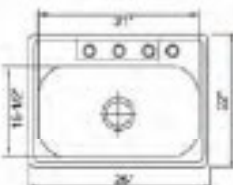

## UNDERMOUNT TRIPLE BOWL SERIES ...

**T4221**  
Dimension: 42-1/4" X 20-1/2"  
Depth: 9" / 5-1/8" / 9"

**T4721**  
Dimension: 46-3/4" X 20-3/4"  
Depth: 9" / 7" / 9"

**T4921**  
Dimension: 49" X 20-3/4"  
Depth: 9" / 7" / 9"

# TOPMOUNT SINGLE BOWL SINKS ... 6

**T3322C**  
Dimension: 33" X 22"  
Depth: 9"

**T3322**  
Dimension: 33" X 22"  
Depths: 6" / 7" / 8" / 9"

**8080A**  
Dimension: 31-1/2" X 31-1/2"  
Depths: 7"

**T2522**  
Dimension: 25" X 22"  
Depths: 6" / 7" / 8" / 9"

**T2519**  
Dimension: 25" X 19"  
Depths: 6"

**T3322L**  
Dimension: 33" X 22"  
Depths: 9" / 8"

**T1214**  
Dimension: 12-1/2" X 14-1/2"  
Depths: 6-1/2"