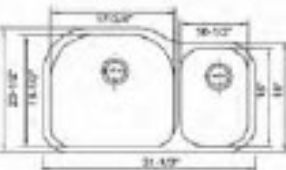

# 1 UNDERMOUNT OFFSET BOWL SINKS ...

**917L**

Dimension: 32" X 20-3/4"  
Depth: 9" / 7"

**917R**

Dimension: 32" X 20-3/4"  
Depth: 7" / 9"

**905L**

Dimension: 31-1/2" X 20-1/2"  
Depth: 9" / 7"

**905R**

Dimension: 31-1/2" X 20-1/2"  
Depth: 7" / 9"

**903L**

Dimension: 31-3/4" X 20-7/8"  
Depth: 9" / 5-1/2"

**903R**

Dimension: 32" X 20-7/8"  
Depth: 5-1/2" / 9"

**877**

Dimension: 30-3/8" X 19-3/8"  
Depth: 5-1/2" / 9"

## 803L

Dimension: 27-1/8" X 18-1/2"  
Depth: 8" / 7"