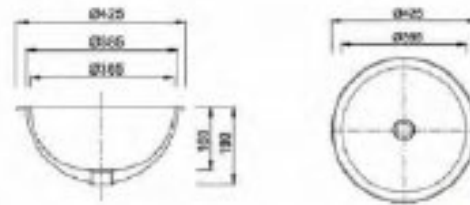

R450
Radius: 17-3/4"
Depth: 7"