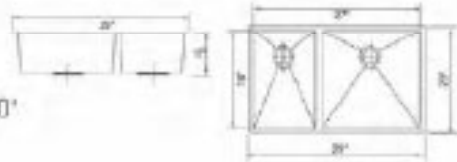

## HANDMADE SINGLE BOWL SINKS ...

**HBB1520**  
Dimension: 15" X 20"  
Depth: 10"

**HBB1818**  
Dimension: 18" X 18"  
Depth: 10"

# 9. HANDMADE BOWL SINKS ...

**HBS2318**  
Dimension: 23" X 18"  
Depth: 10"

**HBS3018**  
Dimension: 30" X 18"  
Depth: 10"

**HBS3219**  
Dimension: 32" X 19"  
Depth: 10"

**HBO2920L**  
Dimension: 29" X 20"  
Depth: 10"

**HBO2920R**  
Dimension: 29" X 20"  
Depth: 10"

**HBO3320L**  
Dimension: 31-1/4" X 18-1/2"  
Depth: 10"

**HBO3320R**  
Dimension: 31-1/4" X 20-1/2"  
Depth: 10"

**HBE2920**  
Dimension: 29" X 20"  
Depth: 10"