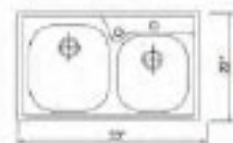

# UNDERMOUNT SINGLE BOWL SINKS ...

**109**  
Dimension: 16-1/2" X 18-1/2"  
Depth: 9"

**107**  
Dimension: 15" X 18-5/8"  
Depth: 7"

**103**  
Dimension: 16" X 16"  
Depth: 8"

**105**  
Dimension: 15" X 12-3/4"  
Depth: 7"

## UNDERMOUNT TRIPLE BOWL SERIES ...

**T4221**  
Dimension: 42-1/4" X 20-1/2"  
Depth: 9" / 5-1/8" / 9"

**T4721**  
Dimension: 46-3/4" X 20-3/4"  
Depth: 9" / 7" / 9"

**T4921**  
Dimension: 49" X 20-3/4"  
Depth: 9" / 7" / 9"

# TOPMOUNT SINGLE BOWL SINKS ... 6

**T3322C**  
Dimension: 33" X 22"  
Depth: 9"

**T3322**  
Dimension: 33" X 22"  
Depths: 6" / 7" / 8" / 9"

**8080A**  
Dimension: 31-1/2" X 31-1/2"  
Depths: 7"

**T2522**  
Dimension: 25" X 22"  
Depths: 6" / 7" / 8" / 9"

**T2519**  
Dimension: 25" X 19"  
Depths: 6"

**T3322L**  
Dimension: 33" X 22"  
Depths: 9" / 8"

**T1214**  
Dimension: 12-1/2" X 14-1/2"  
Depths: 6-1/2"