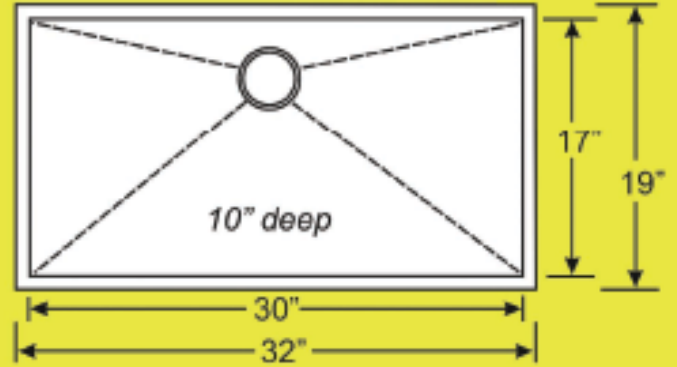

QUAD-X

The Next Generation of Stainless Steel

**16 Gauge
304 series
18/10 Chrome/Nickel**

Model: X-8

Visionary
nnovations™

Visionary Innovations LLC
#232
2520 E. Piedmont Road, Ste. F
Marietta, GA 30062
P: (800) 763-1181 F: (678) 213-8004
e-mail: support@visionaryinnovations.com
Web site: www.visionaryinnovations.com